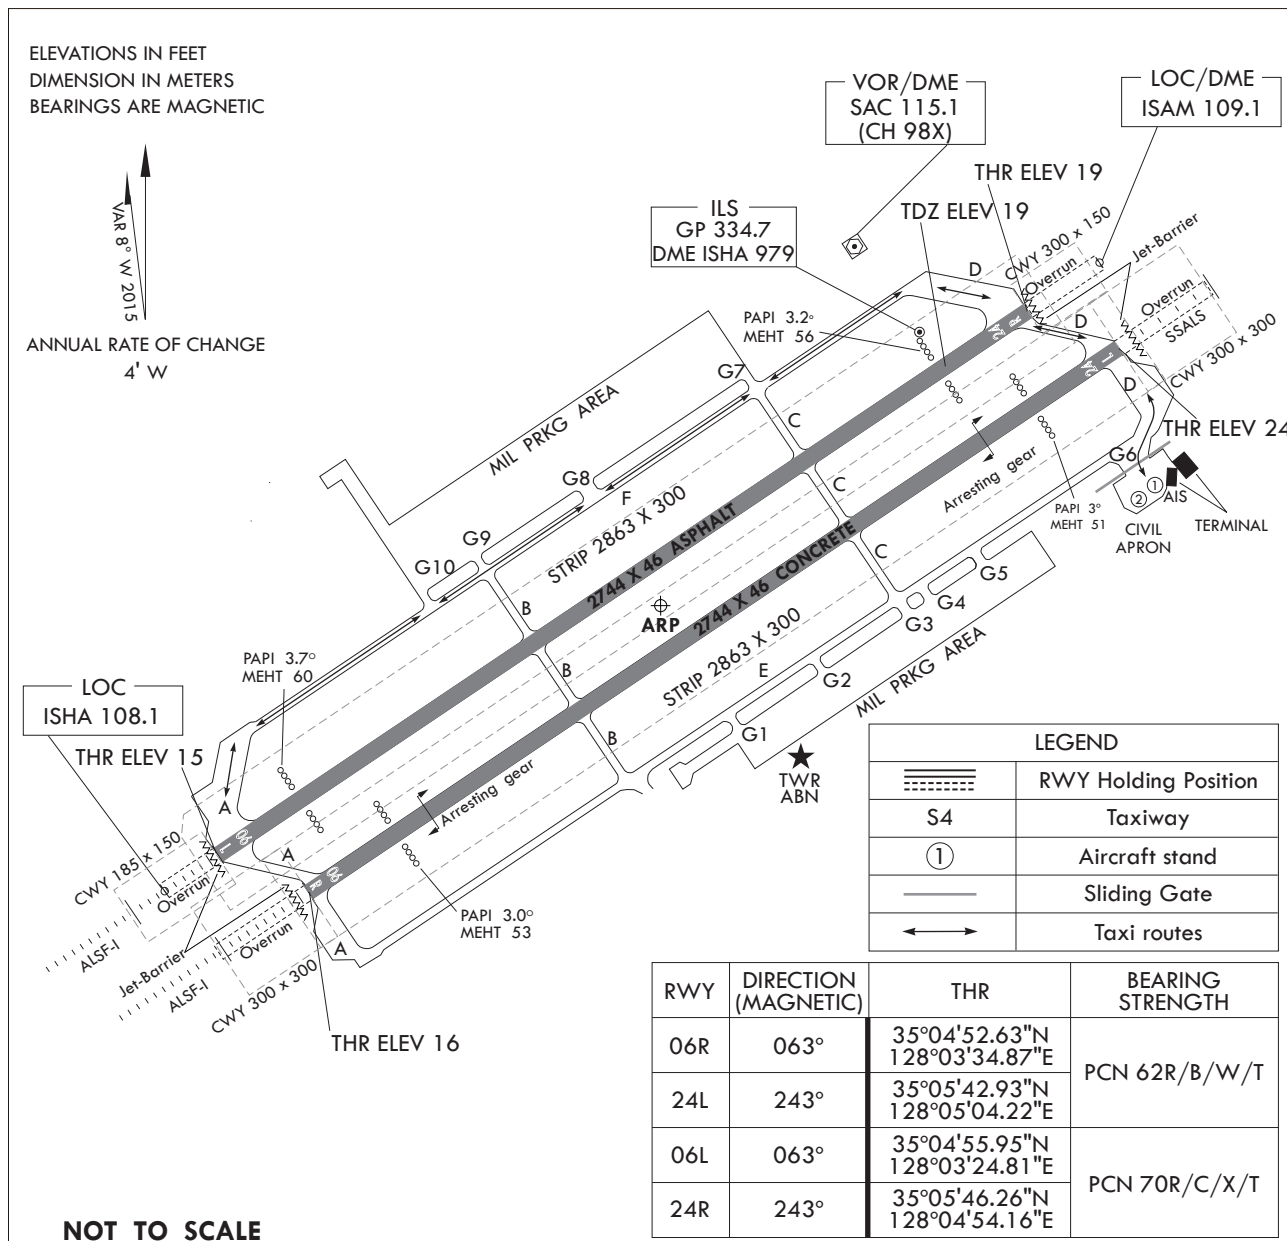

AERODROME  
CHART - ICAO

35°05'19"N  
128°04'14"E

ELEV 25 ft

TWR 118.675 236.6  
GND 118.675 275.8

SACHEON/Sacheon

Change : Amended coordinate format.