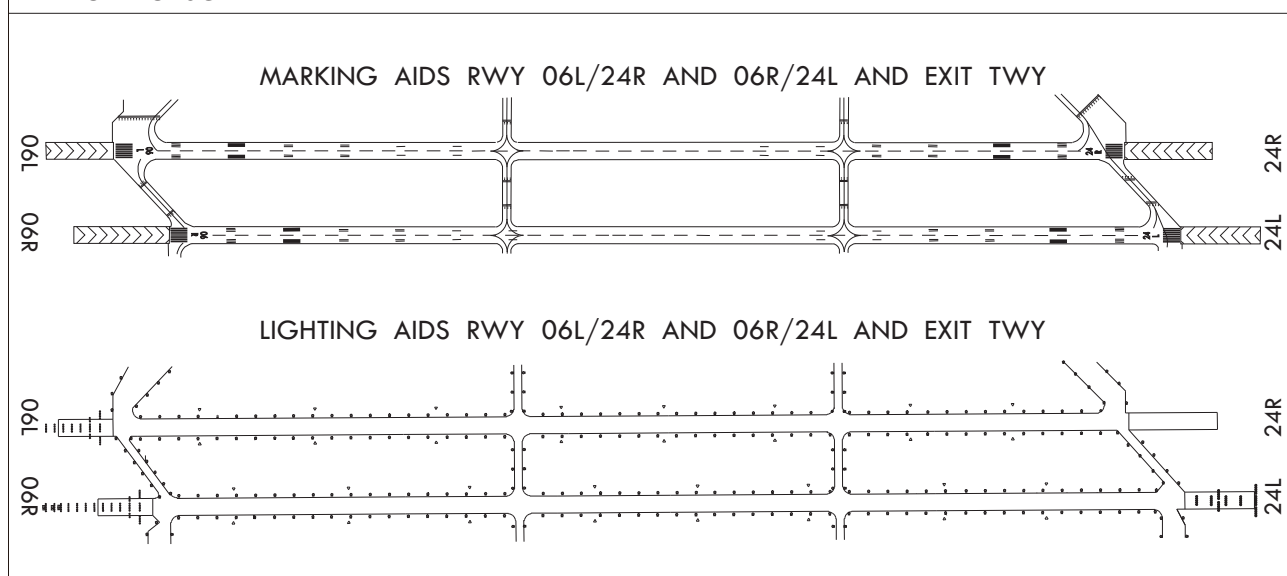

AERODROME  
CHART - ICAO

35°05'19"N  
128°04'14"E

ELEV 25 ft

TWR 118.675 236.6  
GND 118.675 275.8

SACHEON/Sacheon

Change : Amended coordinate format.